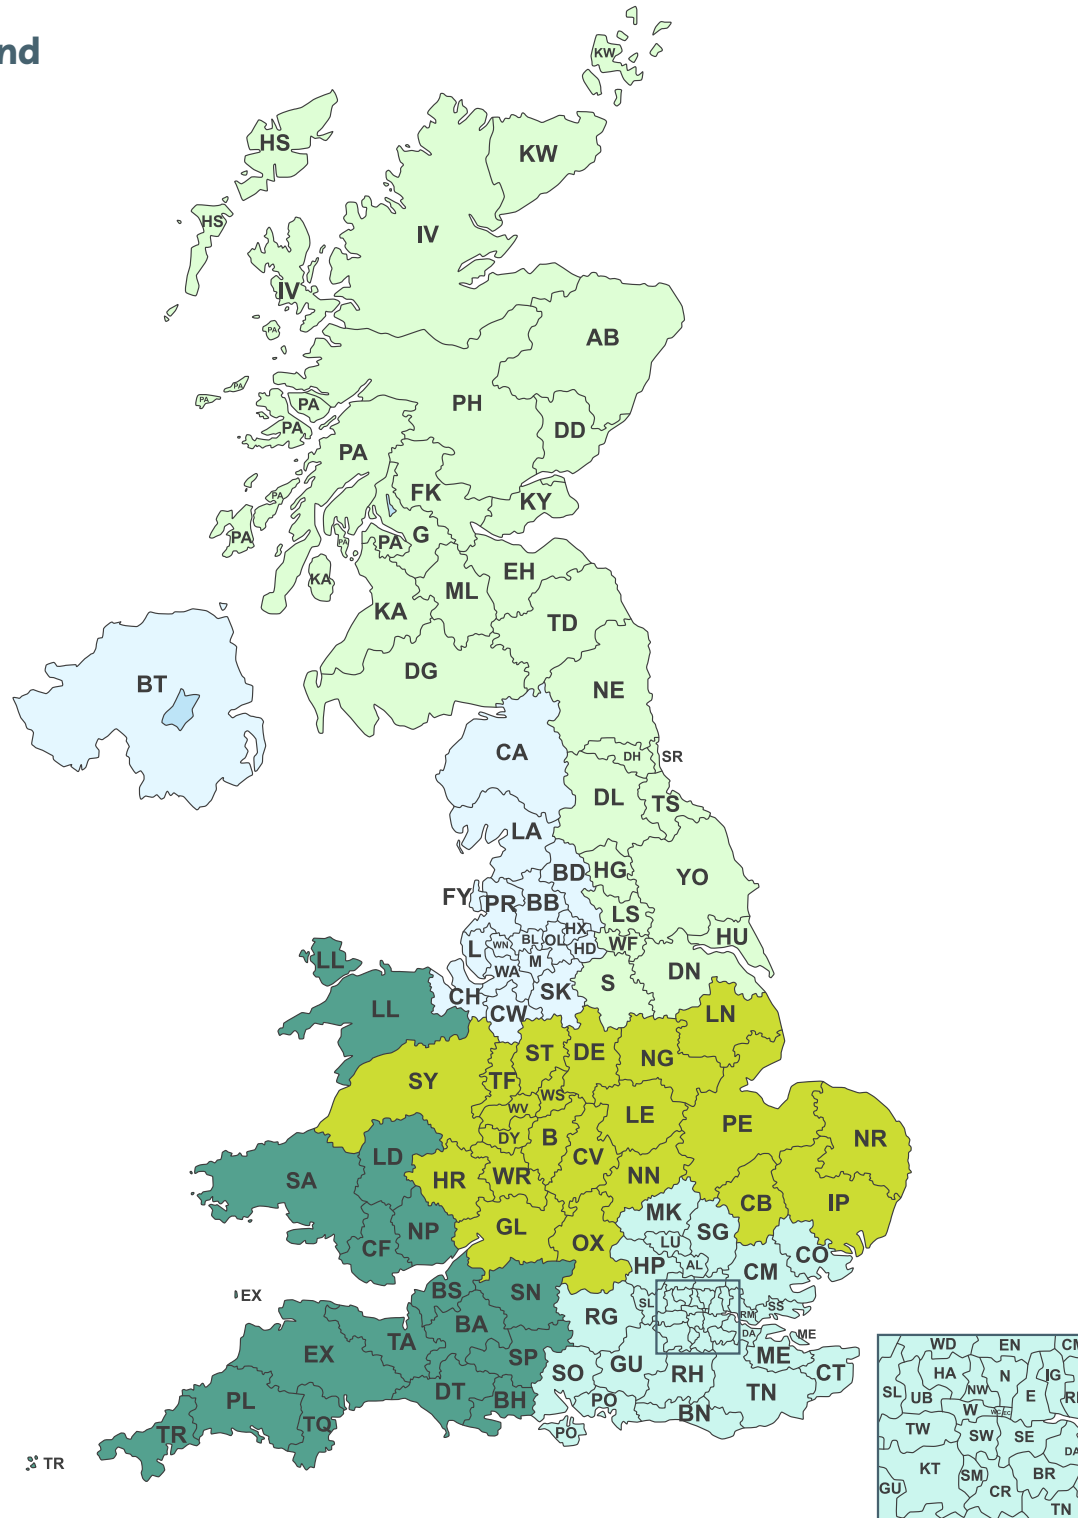

Wales and South West

Colette Baker
07867 558835
colette.baker@lv.co.uk

United Kingdom postcodes

North West

BB - Blackburn
BD - Bradford
BL - Bolton
CA - Carlisle
CH - Chester
CW - Crewe
FY - Blackpool
HD - Huddersfield
HX - Halifax

L - Liverpool
LA - Lancaster
M - Manchester
OL - Oldham
PR - Preston
SK - Stockport
WA - Warrington
WN - Wigan

Northern Ireland

BT - Belfast

North East

DH - Durham
DL - Darlington
DN - Doncaster
HG - Harrogate
HU - Hull
LS - Leeds

NE - Newcastle
S - Sheffield
SR - Sunderland
TS - Teeside
WF - Wakefield
YO - York

Scotland

AB - Aberdeen
DD - Dundee
DG - Dumfries and Galloway
EH - Edinburgh
FK - Falkirk and Stirling
G - Glasgow
IV - Inverness

KA - Kilmarnock
KW - Kirkwall
KY - Kirkcaldy
ML - Motherwell
PA - Paisley
PH - Perth
TD - Galashiels

Midlands

B - Birmingham
CV - Coventry
DE - Derby
DY - Dudley
GL - Gloucester
HR - Hereford
LE - Leicester
NG - Nottingham

NN - Northampton
OX - Oxford
ST - Stoke-On-Trent
SY - Shrewsbury
TF - Telford
WR - Worcester
WS - Walsall
WV - Wolverhampton

Anglia

CB - Cambridge
IP - Ipswich
LN - Lincoln
NR - Norwich
PE - Peterborough

London

BR - Bromley
CR - Croydon
E - East London
EC - Central London
EN - Enfield
HA - Harrow
IG - Ilford
KT - Kingston-Upon-Thames
N - North London

NW - North-West London
SE - South-East London
SM - Sutton
SW - South-West London
TW - Twickenham
UB - Uxbridge
WC - Central-London
WD - Watford

South East

AL - St Albans
BN - Brighton
CM - Chelmsford
CO - Colchester
CT - Canterbury
DA - Dartford
GU - Guildford
HP - Hemel Hempstead
LU - Luton
ME - Rochester

MK - Milton Keynes
PO - Portsmouth
RG - Reading
RH - Redhill
RM - Romford
SG - Stevenage
SL - Slough
SO - Southampton
SS - Southend-on-Sea
TN - Tunbridge Wells

Wales

CF - Cardiff
LD - Llandrindod Wells
LL - Llandudno
NP - Newport
SA - Swansea

South West

BA - Bath
BH - Bournemouth
BS - Bristol
DT - Dorchester
EX - Exeter
PL - Plymouth

SN - Swindon
SP - Salisbury
TA - Taunton
TQ - Torquay
TR - Truro

For New Business enquires, password re-sets, policy and system enquiries, speak to our friendly Partnership Sales team Monday to Friday 9am – 5pm. Calls will be recorded.
Tel: 03709 008829
Email: GIFAsupport@lv.co.uk